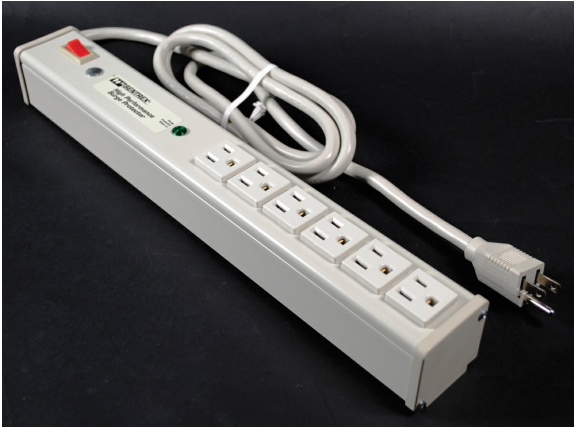

Wiremold
Plug-In Outlet Center Unit / 120V/15A/6 O/L /lighted switch/6' cord/Premium Grade Surge
Part No. M6S

Sentrex high performance surge protection. Six outlets, lighted switch, durable putty white aluminum housing, 15A. 6' (1.8m) 14/3 SJT putty white cord with NEMA5-15 plug. Length 15 1/4" (387mm). Snap-on, slide-off mounting.

Features & Benefits

Sentrex high performance surge protection. Six outlets, lighted switch, durable putty white aluminum housing, 15A. 15' (4.6m) 14/3 SJT putty white cord with NEMA5-15 plug. Length 15 1/4" (387mm). Snap-on, slide-off mounting.