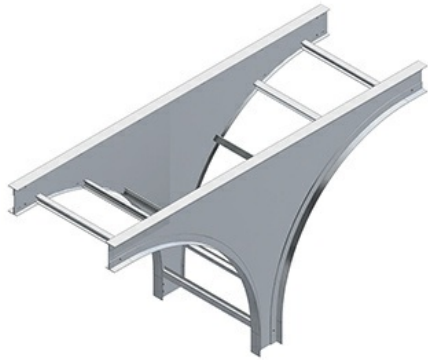

Cablofil
SC-7A-TU24-12 AL 7H VERT TEE UP 24R 12W
Part No. P322382

Choose from an extensive selection of metallic ladder tray with a variety of rung and bottom styles to choose from. Finishes include steel, 304L and 316L stainless steel to meet the needs of any application. Rail heights range from 4" to 7" and width sizes are available up to 36".

Features & Benefits

Includes 2 pairs of splices and hardware

Specifications

General Info

Product Line	Cablofil	Finish	AL
UPC Number	800388193253	Country Of Origin	Mexico

Dimensions

Product Width US	13.5 in	Product Weight US	28.14 lb
Product Volume US	16.203 cu ft	Product Depth US	34.0 in
Product Height US	61.0 in		