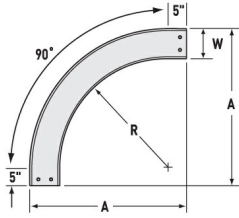

Cablofil
CCS-A-90HB36-06 AL 6W90 SLD 36R HB
Part No. P400038

Aluminum cable channel is perfect for industrial installations with limited cables. Ribbed Splices are stronger and allow for longer spans. Optional snap in hardware speeds up installation.

Features & Benefits

Strong and easy to install aluminum construction

Specifications

General Info

Product Line	Cablofil	Finish	Aluminum
UPC Number	800388475212	Country Of Origin	Mexico

Dimensions

Product Width US	6.0 in	Product Weight US	5.45 lb
Product Height US	1.75 in		