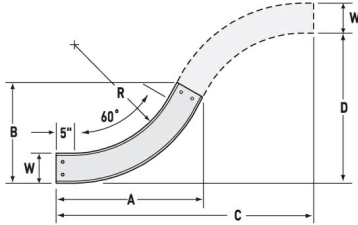

Aluminum cable channel is perfect for industrial installations with limited cables. Ribbed Splices are stronger and allow for longer spans. Optional snap in hardware speeds up installation.

Features & Benefits

Strong and easy to install aluminum construction

Specifications

General Info

Product Line	Cablofil	Finish	Aluminum
UPC Number	800388475243	Country Of Origin	Mexico

Dimensions

Product Width US	6.0 in	Product Weight US	3.8 lb
Product Height US	1.75 in		