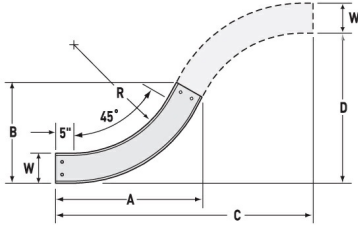

Aluminum cable channel is perfect for industrial installations with limited cables. Ribbed Splices are stronger and allow for longer spans. Optional snap in hardware speeds up installation.

Features & Benefits

Strong and easy to install aluminum construction

Specifications

General Info

Product Line	Cablofil	Finish	Aluminum
UPC Number	800388475274	Country Of Origin	Mexico

Dimensions

Product Width US	6.0 in	Product Weight US	2.964 lb
Product Height US	1.75 in		