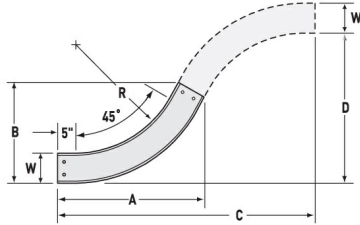

Cablofil
CCV-A-45HB36-06 AL 6W 45 VENT 36R HB
Part No. P400068

Aluminum cable channel is perfect for industrial installations with limited cables. Ribbed Splices are stronger and allow for longer spans. Optional snap in hardware speeds up installation.

Features & Benefits

Strong and easy to install aluminum construction

Specifications

General Info

Product Line	Cablofil	Finish	Aluminum
UPC Number	800388475519	Country Of Origin	Mexico

Dimensions

Product Width US	6.0 in	Product Weight US	2.945 lb
Product Height US	1.75 in		