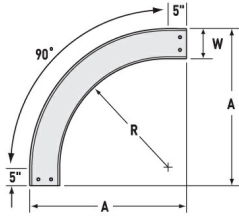

Cablofil
CCS-A-90VI36-04 AL 4W 90 SLD 36R VI
Part No. P400074

Aluminum cable channel is perfect for industrial installations with limited cables. Ribbed Splices are stronger and allow for longer spans. Optional snap in hardware speeds up installation.

Features & Benefits

Strong and easy to install aluminum construction

Specifications

General Info

Product Line	Cablofil	Finish	Aluminum
UPC Number	800388475571	Country Of Origin	Mexico

Dimensions

Product Width US	4.0 in	Product Weight US	4.246 lb
Product Height US	1.75 in