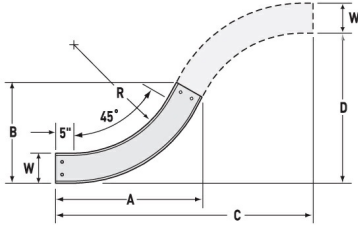

Cablofil  
CCS-A-45VI36-04 AL 4W 45 SLD 36R VI  
Part No. P400080

Aluminum cable channel is perfect for industrial installations with limited cables. Ribbed Splices are stronger and allow for longer spans. Optional snap in hardware speeds up installation.

### Dimensions

Product Width US	4.0 in	Product Weight US	2.314 lb
Product Height US	1.75 in		