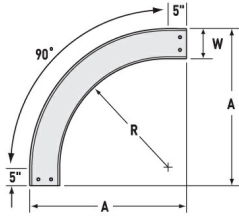

Aluminum cable channel is perfect for industrial installations with limited cables. Ribbed Splices are stronger and allow for longer spans. Optional snap in hardware speeds up installation.

Features & Benefits

Strong and easy to install aluminum construction

Specifications

General Info

Product Line	Cablofil	Finish	Aluminum
UPC Number	800388476172	Country Of Origin	Mexico

Dimensions

Product Width US	6.0 in	Product Weight US	5.122 lb
Product Height US	1.75 in		