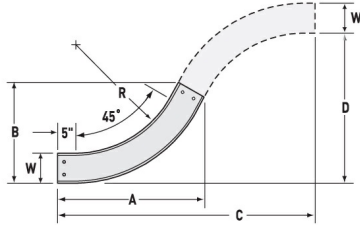

Aluminum cable channel is perfect for industrial installations with limited cables. Ribbed Splices are stronger and allow for longer spans. Optional snap in hardware speeds up installation.

Features & Benefits

Strong and easy to install aluminum construction

Specifications

General Info

Product Line	Cablofil	Finish	Aluminum
UPC Number	800388476233	Country Of Origin	Mexico

Dimensions

Product Width US	6.0 in	Product Weight US	2.8 lb
Product Height US	1.75 in		