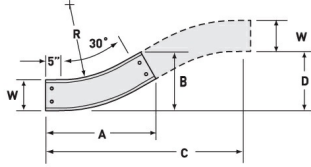

Cablofil
CCS-A-30VO36-06 AL 6W 30 SLD 36R VO
Part No. P400143

Aluminum cable channel is perfect for industrial installations with limited cables. Ribbed Splices are stronger and allow for longer spans. Optional snap in hardware speeds up installation.

Features & Benefits

Strong and easy to install aluminum construction

Specifications

General Info

Product Line	Cablofil	Finish	Aluminum
UPC Number	800388476264	Country Of Origin	Mexico

Dimensions

Product Width US	6.0 in	Product Weight US	2.041 lb
Product Height US	1.75 in		