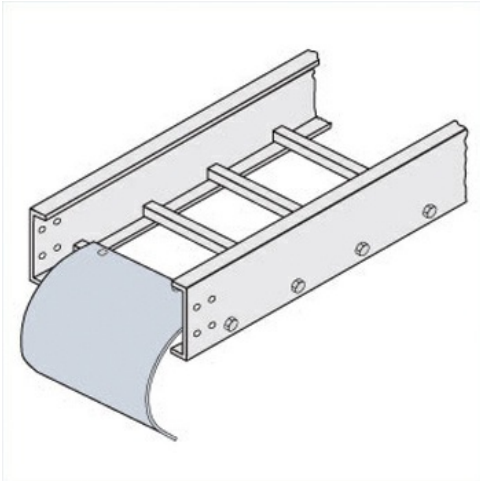

Cablofil  
Cable Dropout  
Part No. P604148

Choose from an extensive selection of metallic ladder tray with a variety of rung and bottom styles to choose from. Finishes include steel, 304L and 316L stainless steel to meet the needs of any application. Rail heights range from 4" to 7" and width sizes are available up to 36".

## Features & Benefits

Smooth radius for cable drops

### Dimensions

Product Width US	17.625 in	Product Weight US	1.354 lb
------------------	-----------	-------------------	----------

Product Volume US	0.042 cu ft	Product Depth US	2.75 in
-------------------	-------------	------------------	---------