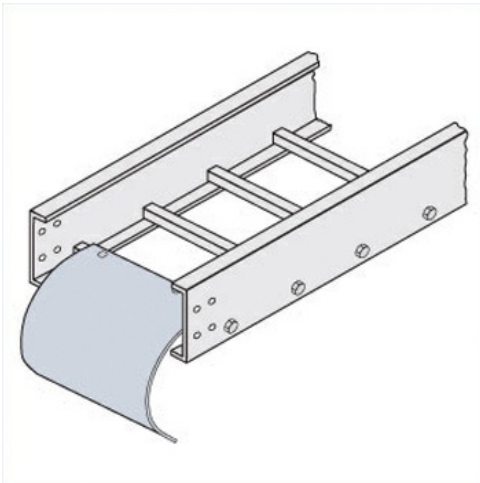

Cablofil
Cable Dropout
Part No. P604162

Choose from an extensive selection of metallic ladder tray with a variety of rung and bottom styles to choose from. Finishes include steel, 304L and 316L stainless steel to meet the needs of any application. Rail heights range from 4" to 7" and width sizes are available up to 36".

Features & Benefits

Smooth radius for cable drops

Specifications

General Info

Product Line	Cablofil	Finish	Pre-Galvanized
UPC Number	800388526778	Country Of Origin	Mexico

Dimensions

Product Width US	17.625 in	Product Weight US	1.354 lb
Product Volume US	0.042 cu ft	Product Depth US	2.75 in
Product Height US	1.494 in		