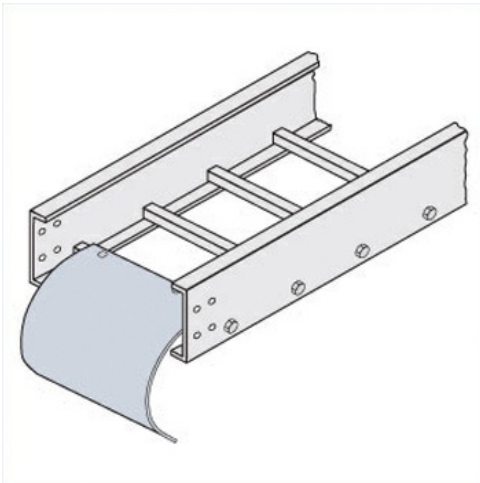

Cablofil  
Cable Dropout  
Part No. P604212

Choose from an extensive selection of metallic ladder tray with a variety of rung and bottom styles to choose from. Finishes include steel, 304L and 316L stainless steel to meet the needs of any application. Rail heights range from 4" to 7" and width sizes are available up to 36".

## Features & Benefits

---

Smooth radius for cable drops

### Dimensions

---

Product Width US	8.188 in	Product Weight US	0.626 lb
------------------	----------	-------------------	----------

---

Product Volume US	0.019 cu ft	Product Depth US	2.75 in
-------------------	-------------	------------------	---------