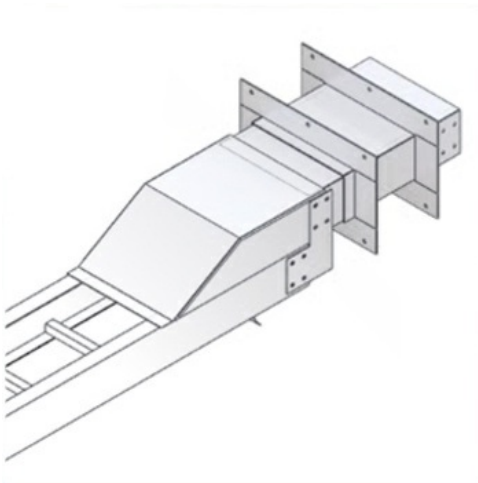

**Cablofil**  
**Outdoor Conversion for Wall Penetration**  
Part No. P606926

Choose from an extensive selection of metallic ladder tray with a variety of rung and bottom styles to choose from. Finishes include steel, 304L and 316L stainless steel to meet the needs of any application. Rail heights range from 4" to 7" and width sizes are available up to 36".

## Features & Benefits

---

Splices included

### Dimensions

---

Product Width US	9.5 in	Product Weight US	0.001 lb
Product Volume US	1.128 cu ft	Product Depth US	19.881 in
Product Height US	10.319 in		

---