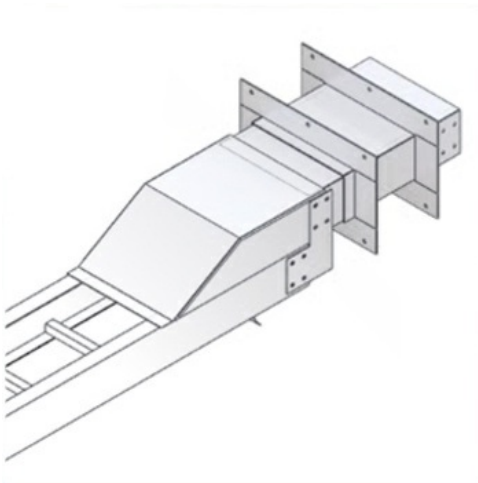

**Cablofil**  
**Outdoor Conversion for Wall Penetration**  
Part No. P606927

Choose from an extensive selection of metallic ladder tray with a variety of rung and bottom styles to choose from. Finishes include steel, 304L and 316L stainless steel to meet the needs of any application. Rail heights range from 4" to 7" and width sizes are available up to 36".

## Features & Benefits

---

Splices included

### Dimensions

---

Product Width US	12.5 in	Product Weight US	0.001 lb
Product Volume US	1.484 cu ft	Product Depth US	19.881 in
Product Height US	10.319 in		

---