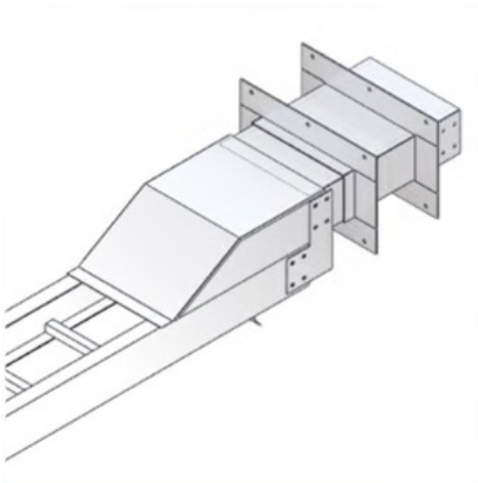

Cablofil
Outdoor Conversion for Wall Penetration
Part No. P606928

Choose from an extensive selection of metallic ladder tray with a variety of rung and bottom styles to choose from. Finishes include steel, 304L and 316L stainless steel to meet the needs of any application. Rail heights range from 4" to 7" and width sizes are available up to 36".

Features & Benefits

Splices included

Specifications

General Info

Product Line	Cablofil	Finish	Hot Dipped Galvanized
UPC Number	800388466708	Country Of Origin	Mexico

Dimensions

Product Width US	18.5 in	Product Weight US	0.001 lb
Product Volume US	2.196 cu ft	Product Depth US	19.881 in
Product Height US	10.319 in		