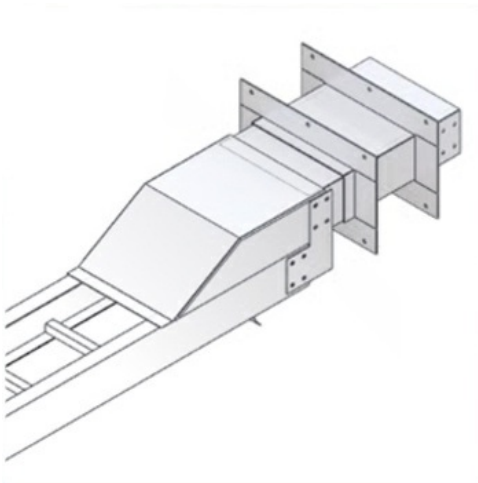

Cablofil
Outdoor Conversion for Wall Penetration
Part No. P606929

Choose from an extensive selection of metallic ladder tray with a variety of rung and bottom styles to choose from. Finishes include steel, 304L and 316L stainless steel to meet the needs of any application. Rail heights range from 4" to 7" and width sizes are available up to 36".

Features & Benefits

Splices included

Specifications

General Info

Product Line	Cablofil	Finish	Hot Dipped Galvanized
UPC Number	800388466715	Country Of Origin	Mexico

Dimensions

Product Width US	24.5 in	Product Weight US	0.001 lb
Product Volume US	2.909 cu ft	Product Depth US	19.881 in
Product Height US	10.319 in		