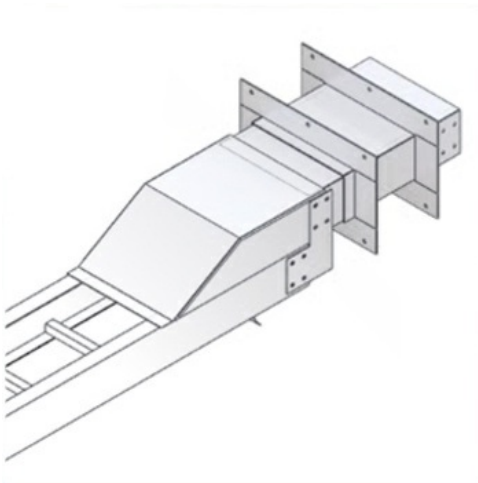

Cablofil
Outdoor Conversion for Wall Penetration
Part No. P606930

Choose from an extensive selection of metallic ladder tray with a variety of rung and bottom styles to choose from. Finishes include steel, 304L and 316L stainless steel to meet the needs of any application. Rail heights range from 4" to 7" and width sizes are available up to 36".

Features & Benefits

Splices included

Specifications

General Info

Product Line	Cablofil	Finish	Hot Dipped Galvanized
UPC Number	800388466722	Country Of Origin	Mexico

Dimensions

Product Width US	30.5 in	Product Weight US	0.001 lb
Product Volume US	3.621 cu ft	Product Depth US	19.881 in
Product Height US	10.319 in		