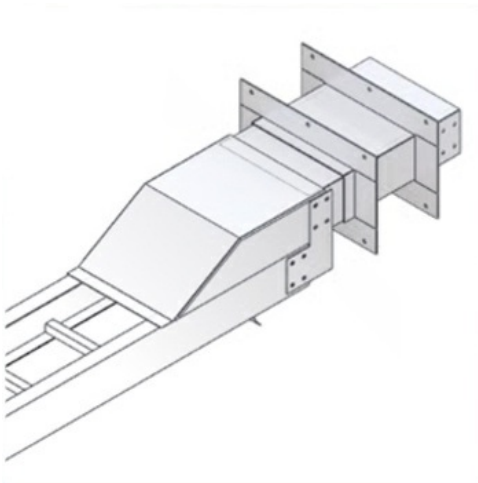

Cablofil
Outdoor Conversion for Wall Penetration
Part No. P606931

Choose from an extensive selection of metallic ladder tray with a variety of rung and bottom styles to choose from. Finishes include steel, 304L and 316L stainless steel to meet the needs of any application. Rail heights range from 4" to 7" and width sizes are available up to 36".

Features & Benefits

Splices included

Specifications

General Info

Product Line	Cablofil	Finish	Hot Dipped Galvanized
UPC Number	800388466739	Country Of Origin	Mexico

Dimensions

Product Width US	36.5 in	Product Weight US	0.001 lb
Product Volume US	4.333 cu ft	Product Depth US	19.881 in
Product Height US	10.319 in		