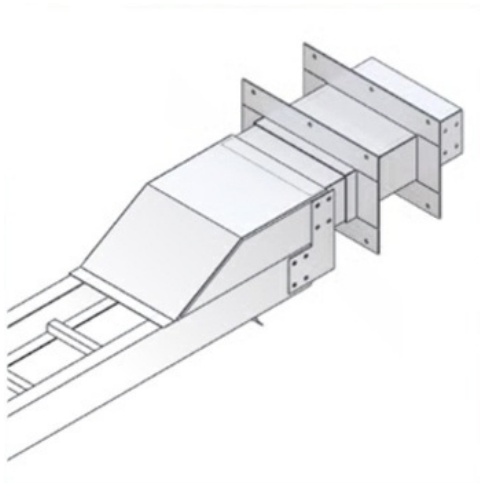

**Cablofil**  
**Outdoor Conversion for Wall Penetration**  
Part No. P630079

Choose from an extensive selection of metallic ladder tray with a variety of rung and bottom styles to choose from. Finishes include steel, 304L and 316L stainless steel to meet the needs of any application. Rail heights range from 4" to 7" and width sizes are available up to 36".

## Features & Benefits

---

Order Wall penetration sleeve separately

### Dimensions

---

Product Weight US	0.001 lb
-------------------	----------

---