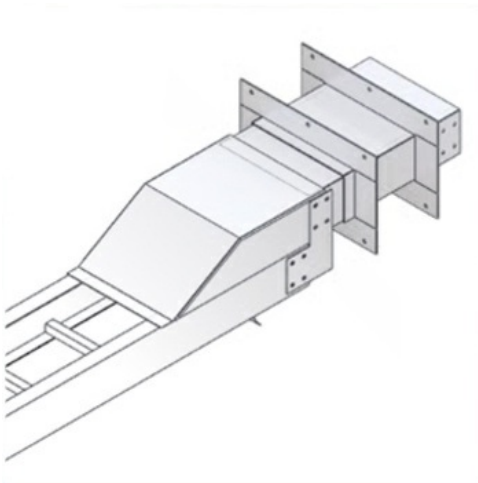

Cablofil
Outdoor Conversion for Wall Penetration
Part No. P630080

Choose from an extensive selection of metallic ladder tray with a variety of rung and bottom styles to choose from. Finishes include steel, 304L and 316L stainless steel to meet the needs of any application. Rail heights range from 4" to 7" and width sizes are available up to 36".

Features & Benefits

Order Wall penetration sleeve separately

Specifications

General Info

Product Line	Cablofil	Finish	Hot Dipped Galvanized
Country Of Origin	Mexico		

Dimensions

Product Weight US	0.001 lb
-------------------	----------
