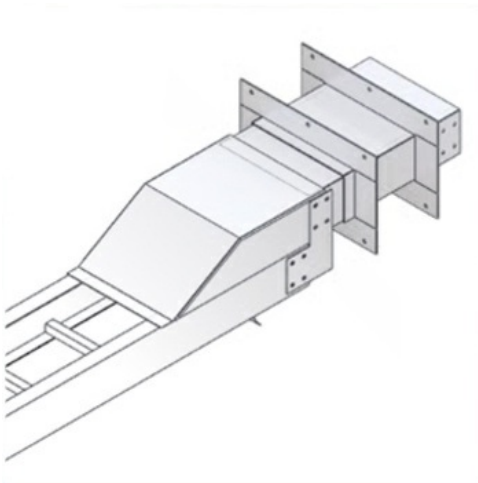

Cablofil
Outdoor Conversion for Wall Penetration
Part No. P630093

Choose from an extensive selection of metallic ladder tray with a variety of rung and bottom styles to choose from. Finishes include steel, 304L and 316L stainless steel to meet the needs of any application. Rail heights range from 4" to 7" and width sizes are available up to 36".

Features & Benefits

Order Wall penetration sleeve separately

Specifications

General Info

Product Line	Cablofil	Finish	Hot Dipped Galvanized
Country Of Origin	Mexico		

Dimensions

Product Weight US	0.001 lb
-------------------	----------
