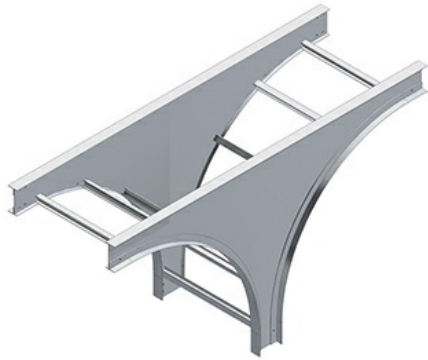

**Cablofil**  
SB-7A-TU24-24 AL 4H VERT TEE UP 24R 24W  
Part No. P645526

Choose from an extensive selection of metallic ladder tray with a variety of rung and bottom styles to choose from. Finishes include steel, 304L and 316L stainless steel to meet the needs of any application. Rail heights range from 4" to 7" and width sizes are available up to 36".

#### Dimensions

Product Volume US	20.29 cu ft	Product Width US	19.5 in
Product Height US	58.0 in	Product Weight US	24.98 lb
Product Depth US	31.0 in		