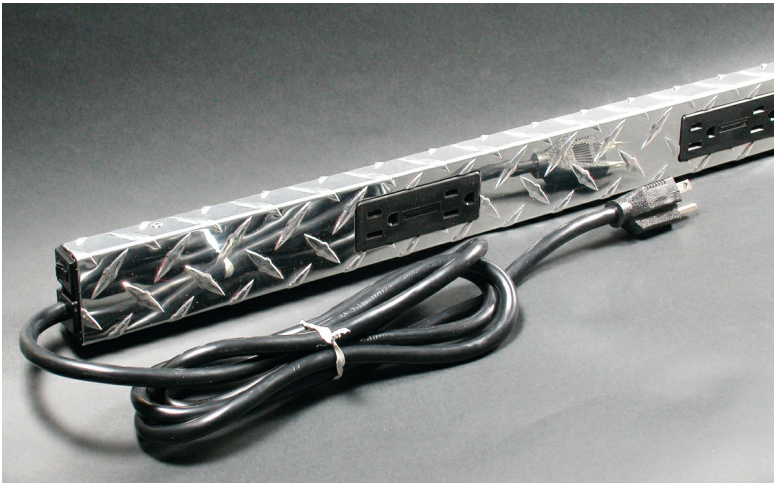

Wiremold
2400 Steel Plugmold Tough Plugmold® Multioutlet Strip
Part No. PM48T

They don't just look tough. They are tough. Plugmold Tough Power Strips are easy to handle and easy to install. Genuine diamond-plate aluminum looks great on workbenches, in garages, or anywhere you need to access up to 10 power outlets.

Features & Benefits

Diamond Plate Aluminum: looks great on workbenches or in garages

Specifications

General Info

Product Line	Wiremold	UPC Number	786776076110
Country Of Origin	China	Number of Receptacles	5

Application Sector	Commercial	Standard	cULus Listed Base & Blank Cover: File E4376 Guide RJBT. Multioutlet Assemblies: File E15191 Guide PVGT. Fittings: File E41751 Guide RJPR. Base & Blank Cover & Plugmold Series w/Snapcoil Harness: Meets Article 386 of NEC. Meets Section 12-3032 of CEC. Plugmold Wired Sections: Meets Article 380 of NEC. Meets Section 12-3032 of CEC.
--------------------	------------	----------	---

Type	Plugmold
------	----------

Dimensions

Product Width US	2.006 in	Product Weight US	4.65 lb
Product Height US	1.039 in	Product Length US	48.0 in

Listing Agencies / 3rd Party Agencies

cULus ListingNumber	E66421	cULus Listed	Yes
---------------------	--------	--------------	-----