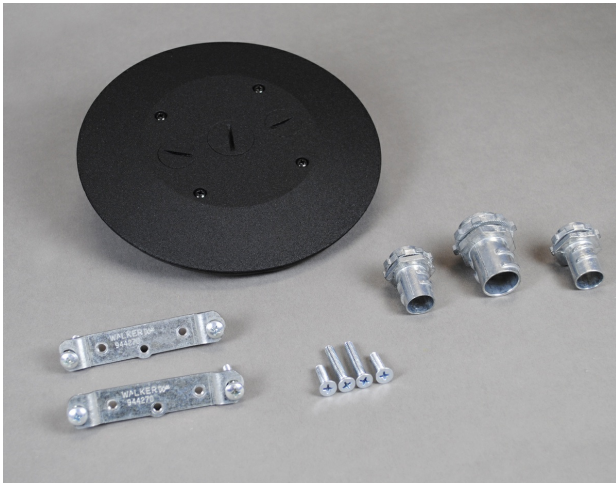

Wiremold  
PSRC9 Series Flush Furniture Feed Fitting  
Part No. PSRC9FFTCBS

Unit complete with link straps, adapter plate and conduit assembly featuring (1) 3/4" trade size and (2) 1/2" trade size conduit connectors and closure plugs.

## Features & Benefits

Unit complete with link straps, adapter plate and conduit assembly featuring (1) 3/4" trade size and (2) 1/2" trade size conduit connectors and closure plugs.

### General Info

Product Line	Wiremold	UPC Number	786564009085
Country Of Origin	Mexico	Construction	Assembled
Application Sector	Commercial	Standard	cULus Listed Underfloor Raceway Fittings: File E11912 Guide RQKX Meets Articles 390 of NEC