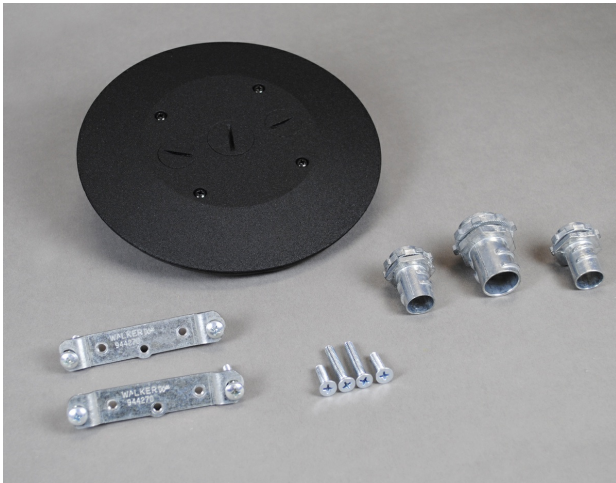

Wiremold
PSRC9 Series Flush Furniture Feed Fitting
Part No. PSRC9FFTCGY

Unit complete with link straps, adapter plate and conduit assembly featuring (1) 3/4" trade size and (2) 1/2" trade size conduit connectors and closure plugs.

Features & Benefits

Unit complete with link straps, adapter plate and conduit assembly featuring (1) 3/4" trade size and (2) 1/2" trade size conduit connectors and closure plugs.

Specifications

General Info

Product Line	Wiremold	UPC Number	786564009115
Country Of Origin	Mexico	Construction	Assembled
Application Sector	Commercial	Standard	cULus Listed Underfloor Raceway Fittings: File E11912 Guide RQKX Meets Articles 390 of NEC