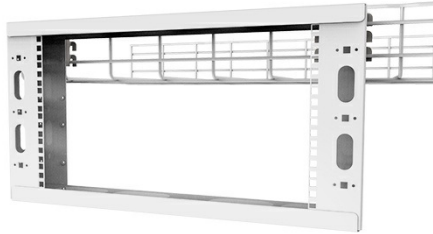

Ortronics
Q-Series Overhead Cable Pathway Rack - 2RU - White
Part No. QSOHR-2RU-W

Overhead rack to support additional rack space above existing racks or cabinets. Easily installs to wire cable tray, tubular runway, or threaded rod. The racks are fully assembled and bonded as packaged. The racks are available in 2RU thru 8RU, in black or white to match any installation. Used when floor space is at a premium or for easy top of rack cable patching.

Features & Benefits

- Available in all RU increments from 2RU to 8RU. Will mount to the following: Legrand's Cablofil and Tubular Runway in both parallel and perpendicular directions, multiple locations across the face of Cablofil and Tubular Runway, and using threaded rod.
- Interchangeable easy clip Cablofil and Tubular Runway brackets. No frame assembly required.
- Lightweight, easy to install. Optional cable management rings.

Specifications

General Info

Product Line	Ortronics	Color	White
UPC Number	662875964018	Country Of Origin	United States
Application Sector	Commercial		

Dimensions

Product Width US	23.75 in	Product Depth US	3.0 in
Product Height US	5.0 in		