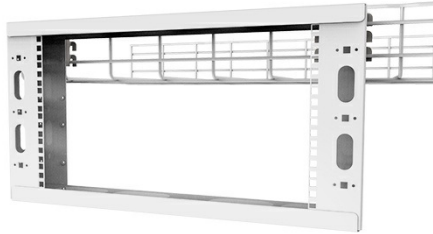

Ortronics  
**Q-Series Overhead Cable Pathway Rack - 3RU - White**  
Part No. QSOHR-3RU-W

Overhead rack to support additional rack space above existing racks or cabinets. Easily installs to wire cable tray, tubular runway, or threaded rod. The racks are fully assembled and bonded as packaged. The racks are available in 2RU thru 8RU, in black or white to match any installation. Used when floor space is at a premium or for easy top of rack cable patching.

## Features & Benefits

- Available in all RU increments from 2RU to 8RU. Will mount to the following: Legrand's Cablofil and Tubular Runway in both parallel and perpendicular directions, multiple locations across the face of Cablofil and Tubular Runway, and using threaded rod.
- Interchangeable easy clip Cablofil and Tubular Runway brackets. No frame assembly required.
- Lightweight, easy to install. Optional cable management rings.

### Dimensions

Product Width US	23.75 in	Product Depth US	3.0 in
Product Height US	6.75 in		