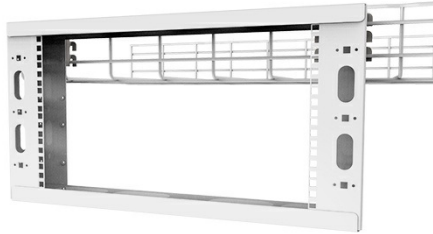

Ortronics
Q-Series Overhead Cable Pathway Rack - 5RU - White
Part No. QSOHR-5RU-W

Overhead rack to support additional rack space above existing racks or cabinets. Easily installs to wire cable tray, tubular runway, or threaded rod. The racks are fully assembled and bonded as packaged. The racks are available in 2RU thru 8RU, in black or white to match any installation. Used when floor space is at a premium or for easy top of rack cable patching.

Features & Benefits

- Available in all RU increments from 2RU to 8RU. Will mount to the following: Legrand's Cablofil and Tubular Runway in both parallel and perpendicular directions, multiple locations across the face of Cablofil and Tubular Runway, and using threaded rod.
- Interchangeable easy clip Cablofil and Tubular Runway brackets. No frame assembly required.
- Lightweight, easy to install. Optional cable management rings.

Specifications

General Info

Product Line	Ortronics	Color	White
UPC Number	662875964131	Country Of Origin	United States
Application Sector	Commercial		

Dimensions

Product Width US	23.75 in	Product Depth US	3.0 in
Product Height US	10.25 in		