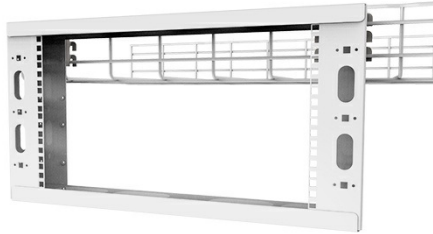

Ortronics
Q-Series Overhead Cable Pathway Rack - 6RU - White
Part No. QSOHR-6RU-W

Overhead rack to support additional rack space above existing racks or cabinets. Easily installs to wire cable tray, tubular runway, or threaded rod. The racks are fully assembled and bonded as packaged. The racks are available in 2RU thru 8RU, in black or white to match any installation. Used when floor space is at a premium or for easy top of rack cable patching.

Features & Benefits

- Available in all RU increments from 2RU to 8RU. Will mount to the following: Legrand's Cablofil and Tubular Runway in both parallel and perpendicular directions, multiple locations across the face of Cablofil and Tubular Runway, and using threaded rod.
- Interchangeable easy clip Cablofil and Tubular Runway brackets. No frame assembly required.
- Lightweight, easy to install. Optional cable management rings.

Specifications

General Info

Product Line	Ortronics	Color	White
UPC Number	662875964179	Country Of Origin	United States
Application Sector	Commercial		

Dimensions

Product Width US	23.75 in	Product Depth US	3.0 in
Product Height US	12.0 in		