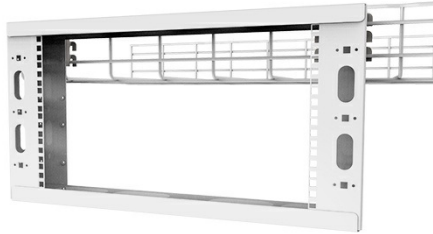

**Ortronics**  
**Q-Series Overhead Cable Pathway Rack - 7RU - White**  
Part No. QSOHR-7RU-W

Overhead rack to support additional rack space above existing racks or cabinets. Easily installs to wire cable tray, tubular runway, or threaded rod. The racks are fully assembled and bonded as packaged. The racks are available in 2RU thru 8RU, in black or white to match any installation. Used when floor space is at a premium or for easy top of rack cable patching.

## Features & Benefits

- Available in all RU increments from 2RU to 8RU. Will mount to the following: Legrand's Cablofil and Tubular Runway in both parallel and perpendicular directions, multiple locations across the face of Cablofil and Tubular Runway, and using threaded rod.
- Interchangeable easy clip Cablofil and Tubular Runway brackets. No frame assembly required.
- Lightweight, easy to install. Optional cable management rings.

### Dimensions

Product Width US	23.75 in	Product Depth US	3.0 in
Product Height US	13.75 in		