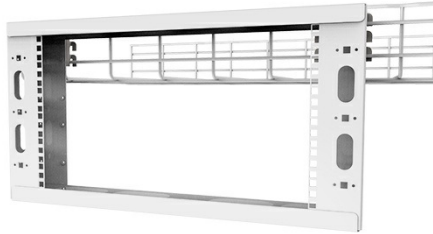

Ortronics  
**Q-Series Overhead Cable Pathway Rack - 8RU - White**  
Part No. QSOHR-8RU-W

Overhead rack to support additional rack space above existing racks or cabinets. Easily installs to wire cable tray, tubular runway, or threaded rod. The racks are fully assembled and bonded as packaged. The racks are available in 2RU thru 8RU, in black or white to match any installation. Used when floor space is at a premium or for easy top of rack cable patching.

## Features & Benefits

- Available in all RU increments from 2RU to 8RU. Will mount to the following: Legrand's Cablofil and Tubular Runway in both parallel and perpendicular directions, multiple locations across the face of Cablofil and Tubular Runway, and using threaded rod.
- Interchangeable easy clip Cablofil and Tubular Runway brackets. No frame assembly required.
- Lightweight, easy to install. Optional cable management rings.

### Dimensions

Product Width US	23.75 in	Product Depth US	3.0 in
Product Height US	15.5 in		