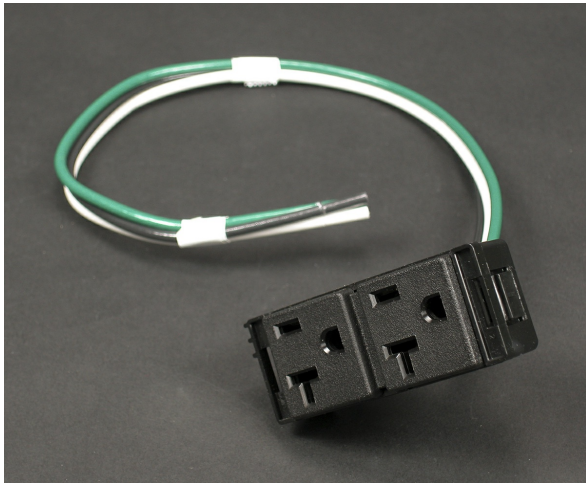

Wiremold
RC7 Multi-Service Assembled Poke-Thru Device Replacement Receptacle
Part No. RC37REC

Prewired snap-in 20A receptacle can be wired as standard duplexor isolated ground. Available only in black. See installation instructions with replacement receptacle for complete installation details.

Features & Benefits

Prewired snap-in 20A receptacle can be wired as standard duplexor isolated ground. Available only in black. See installation instructions with replacement receptacle for complete installation details.

Specifications

General Info

Product Line	Wiremold	UPC Number	786564067344
Country Of Origin	Mexico	Construction	Unassembled
Application Sector	Commercial	Standard	cULus Listed Metallic Outlet Boxes: File E2961 Guide QCIT, cULus Listed Nonmetallic Outlet Boxes & Fittings Classified for Fire Resistance: File R8209 Guide CEYY Meets Article 300.21 300.22[C] &314 of NEC
Type	Poke-Thru		