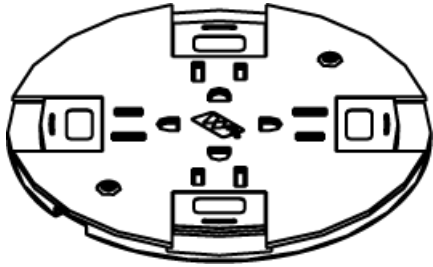

Wiremold
RC9 CONTROLLED REC SLIDE HOLDER AL ALUMINUM
Part No. RC9SHTCAACR

Flush Style Poke-Thru Devices are an excellent solution for bringing power, communication, and A/V services to the workstation in an open space, above-grade floor environment. All Wiremold Flush Style Poke-Thru Devices come with built-in TopGuard™ protection, an industry-leading design that meets and exceeds UL scrub water exclusion requirements for tile and carpet floors. Topguard protection prevents water, dirt, or debris from entering not just the power devices, but also the communication devices. All Wiremold Flush Style Poke-Thru Devices can be installed on tile, carpet, or wood covered floors. Each of these devices provides an excellent solution for both new or retrofit construction, with typical applications that include office buildings, airports, malls, shopping centers, libraries, and schools.

Features & Benefits

Available in black (BK), gray (GY), ivory (VY), nonmetallic brass (BS), and nonmetallic aluminum (AA). Assembled with scrub water gasket. For use on tile or carpet floors.

Specifications