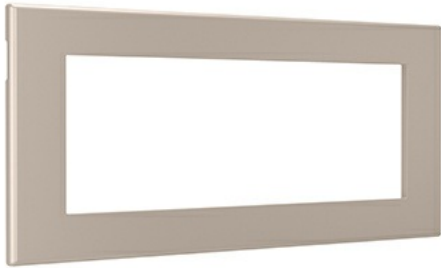

radiant Collection
Furniture Power Replacement Bezel for Basic Power Unit- Nickel
Part No. RDBNI

radiant Furniture Power Centers allow you to conveniently bring power and charging right to the spaces where people work and play, all in a compact, aesthetically pleasing package. Office lobbies, waiting rooms, cafeterias, restaurants/bars, lecture halls, transportation hubs, guest rooms, etc. can benefit from the installation of radiant Furniture Power.

Features & Benefits

Simply cut an opening, insert, tighten clamps, snap on the bezel and plug in.

A compact, low profile design mounts quickly into many surfaces using screw clamps instead of wood screws.

Safe for spills and ready to mount in horizontal surfaces like table tops

Two USB charging ports (5V, 3.1A total) to charge mobile devices as quickly as possible.

Two tamper-resistant receptacles to protect yourself and your devices from damage or risk of injury.

Available in five attractive shades to complement the style of your furniture: black, white, brown, light almond and nickel. Included bezel prevents exposed screws from being seen.

Version 2 models feature an optional push button switch that controls a cord-connected lighting fixture.