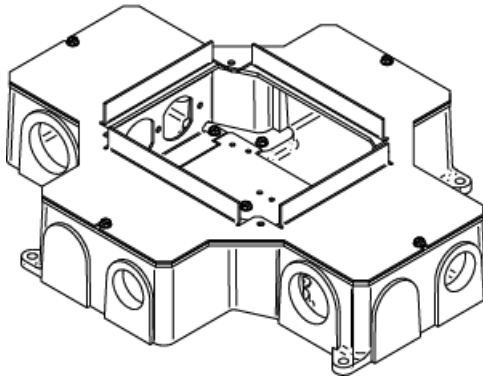

Wiremold
Discontinued - RFB4-CI-NA Series Four-Compartment Cast-Iron Combination Box
Part No. RFB4-CI-NA

14 1/2" L x 11 7/8" W x 3 7/16" D (368mm x 302mm x 87mm). Fully adjustable with tunnel compartment and two receptacle brackets. Feed through from adjacent or opposite compartments only, (not cross compartments). Communication brackets not included. Note: Only for use in concrete floors. All boxes and activations are sold separately.

Country of Origin: USA.

Features & Benefits

14 1/2" L x 11 7/8" W x 3 7/16" D (368mm x 302mm x 87mm). Fully adjustable with tunnel compartment and two receptacle brackets. Feed through from adjacent or opposite compartments only, (not cross compartments). Communication brackets not included. Note: Only for use in concrete floors. All boxes and activations are sold separately. Country of Origin: USA.