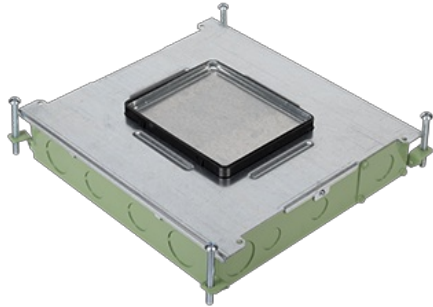

Wiremold
Discontinued - Resource RFB® Series Six Gang On-Grade Floor Box
 Part No. RFB6-OG

Resource RFB® Series Six Gang On-Grade Floor Box is a versatile activation solution that provides power and/or communication services to open space areas or directly to the workstation. For use in either on-grade or above grade concrete floors, it is fully adjustable with a tunnel compartment. Supplied with two (2) duplex mounting plates, two (2) communication mounting plates (RFB62A), and (2) blank mounting plates. Other device plates sold separately. RFB Series Floor Boxes are now available with the new FloorPort Activation Covers. This new cover series incorporates TopGuard protection to prevent water, dirt, and debris from entering the power and communication devices. The FloorPort Activation Covers are UL Listed to U.S. and Canadian safety standards for tile, terrazzo, carpet, and wood floors. The RFB Series has many unique applications, some of which include schools, financial institutions, commercial office buildings, and residences.

Features & Benefits

Six-compartment box: To accommodate power, communication, or A/V, reducing overall cost by providing for most cabling requirements.

Pass-around tunneling: Flexible design of RFB Series floor boxes allows adjacent compartments to be wired together.

Suitable for slab-on-grade ground level floors: On-grade version fits in concrete pours of greater than 3-7/16"

Lightweight "slab-on-grade" version: Special fusion-bonded epoxy corrosion resistant paint finish allows for slab-on-grade use without the weight of cast iron material.