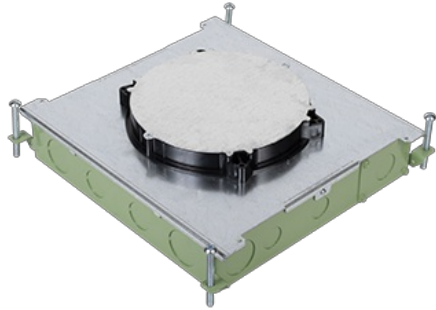

Wiremold
Discontinued - Resource RFB®E Series Six Gang On-Grade Floor Box
 Part No. RFB6E-OG

Resource RFB®E Series Six Gang On-Grade Floor Box is a versatile activation solution that provides power and/or communication services to open space areas or directly to the workstation. For use in either on-grade or above grade concrete floors, it is fully adjustable with a tunnel compartment. Supplied with two (2) duplex mounting plates, two (2) communication mounting plates (RFB62A), and (2) blank mounting plates. Other device plates sold separately. RFB®E Series Floor Boxes are now available with the new Evolution™ Activation Covers. This new cover series incorporates TopGuard protection to prevent water, dirt, and debris from entering the power and communication devices. The Evolution™ Activation Covers are UL Listed to U.S. and Canadian safety standards for tile, terrazzo, carpet, and wood floors. The RFB®E Series has many unique applications, some of which include schools, financial institutions, commercial office buildings, and residences.