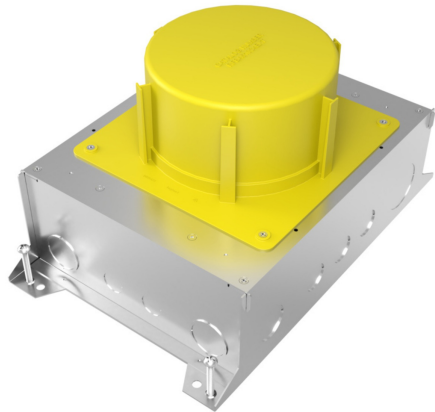

Wiremold
RFBA Four-Inch Large Round Extension Ring
 Part No. RFBA610C4EXT

Your go-to floor box just got better. Resource RFB Series Floor Boxes are designed for maximum efficiency throughout an entire building, bringing versatile recessed activations for power and data services to open space areas or directly to workstations. No matter what size you choose, components and accessories work across the entire line interchangeably. Simply mix-and-match as needed for your project. Improved wire and cable routing makes wire pulling much easier in adjacent compartments and around corners. Available in 2-, 4-, 6- and 10-gang models with a variety of covers, colors and profiles.* Installs in tile, stone, carpet, terrazzo, wood and polished concrete. Perfect for many applications, including schools, financial institutions, commercial office buildings, hospitality and residential.

Features & Benefits

Allows for deeper pours

High visibility yellow

Height adjustment up to 4 inches

Specifications

General Info

Product Line	Wiremold	Color	Yellow
UPC Number	786564105565	Country Of Origin	United States
Application Sector	Commercial	Standard	cULus Listed Metallic Outlet Boxes: File E2961 Guide QCIT Meets Article 314.27(C) of NEC.

Type Floor Box

Dimensions

Product Depth US	4.63 in	Product Length US	11.1 in
------------------	---------	-------------------	---------

Listing Agencies / 3rd Party Agencies

cULus ListingNumber	QCIT	cULus Listed	Yes
---------------------	------	--------------	-----