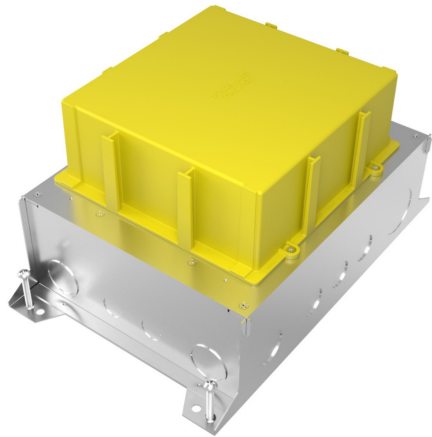

Wiremold
RFBA Four-Inch Large Rectangular Extension Ring
 Part No. RFBA610R4EXT

Your go-to floor box just got better. Resource RFB Series Floor Boxes are designed for maximum efficiency throughout an entire building, bringing versatile recessed activations for power and data services to open space areas or directly to workstations. No matter what size you choose, components and accessories work across the entire line interchangeably. Simply mix-and-match as needed for your project. Improved wire and cable routing makes wire pulling much easier in adjacent compartments and around corners. Available in 2-, 4-, 6- and 10-gang models with a variety of covers, colors and profiles.* Installs in tile, stone, carpet, terrazzo, wood and polished concrete. Perfect for many applications, including schools, financial institutions, commercial office buildings, hospitality and residential.

Features & Benefits

Allows for deeper pours

High visibility yellow

Height adjustment up to 4 inches

Specifications

General Info

Product Line	Wiremold	Color	Yellow
UPC Number	786564105558	Country Of Origin	United States
Application Sector	Commercial	Standard	cULus Listed Metallic Outlet Boxes: File E2961 Guide QCIT Meets Article 314.27(C) of NEC.
Type	Floor Box		

Dimensions

Product Depth US	4.19 in	Product Length US	12.03 in
------------------	---------	-------------------	----------

Listing Agencies / 3rd Party Agencies

cULus ListingNumber	QCIT	cULus Listed	Yes
---------------------	------	--------------	-----