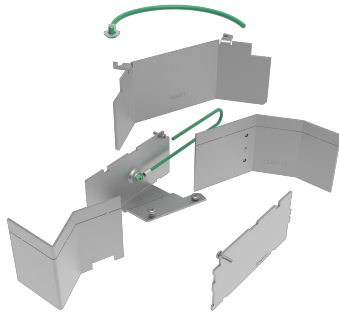

Wiremold
RFBA Round Furniture Feed Kit
Part No. RFBAC24FF

Your go-to floor box just got better. Resource RFB Series Floor Boxes are designed for maximum efficiency throughout an entire building, bringing versatile recessed activations for power and data services to open space areas or directly to workstations. No matter what size you choose, components and accessories work across the entire line interchangeably. Simply mix-and-match as needed for your project. Improved wire and cable routing makes wire pulling much easier in adjacent compartments and around corners. Available in 2-, 4-, 6- and 10-gang models with a variety of covers, colors and profiles.* Installs in tile, stone, carpet, terrazzo, wood and polished concrete. Perfect for many applications, including schools, financial institutions, commercial office buildings, hospitality and residential.

Features & Benefits

Dual service furniture feed

Works with both RFBA2 and RFBA4 round floor boxes

Furniture Feed Cover available in 6 different colors/finishes (black, gray, satin brass, bronze, satin nickel, brushed aluminum)