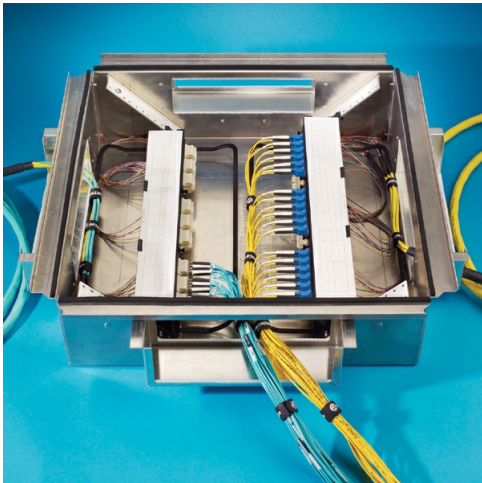

Wiremold
Discontinued - RFE Raised Floor Enclosure for Zone Cabling - RFE-242412
Part No. RFE-242412

Enclosure for 14" deep floor. A single mounting rail for 19" patch panels. Rail supports 11 RMU .

Features & Benefits

This product meets the material restrictions of RoHS

Specifications

General Info

Product Line	Wiremold	UPC Number	786776132632
Country Of Origin	United States	Standard	cULus Listed Communication Circuit Accessories: File E145222 Guide DUXR: Meets Article 800 of NEC. Meets Article 60-308 of CEC.
Warranty Type	1-Year from Installation or 2-Years from Day of Sale		