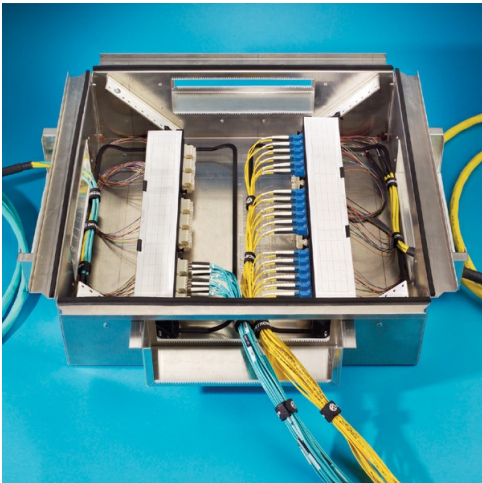

Wiremold  
**Discontinued - RFE Raised Floor Enclosure for Zone Cabling - RFE-25257RB**  
Part No. RFE-25257RB

Enclosure for 8" deep floor. Two pairs of pivoting mounting rails for 19" patch panels. Rails support 4 RMU each.