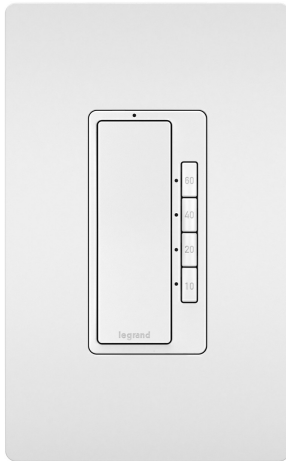

radiant Collection
radiant® 4-Button Digital Timer, White
Part No. RT2WCCV4

Installs easily in place of a standard light or fan switch, or older spring-wound timer and includes manual on/off through the paddle switch for added convenience. A locator light illuminates when switch is off, emitting a soft glow to help you find it in the dark. Made exclusively for use with screwless Wall Plates from the radiant® Collection, sold separately.

Installs easily in place of a standard light or fan switch, or older spring-wound timer.

Locator light illuminates when switch is off, emitting a soft glow to help you find it in the dark.

More color options available to fit any style.

Dimensions

| | | | |
|------------------|---------|------------------|---------|
| Product Width US | 1.69 in | Product Depth US | 1.88 in |
|------------------|---------|------------------|---------|

Product Height US 4.2 in