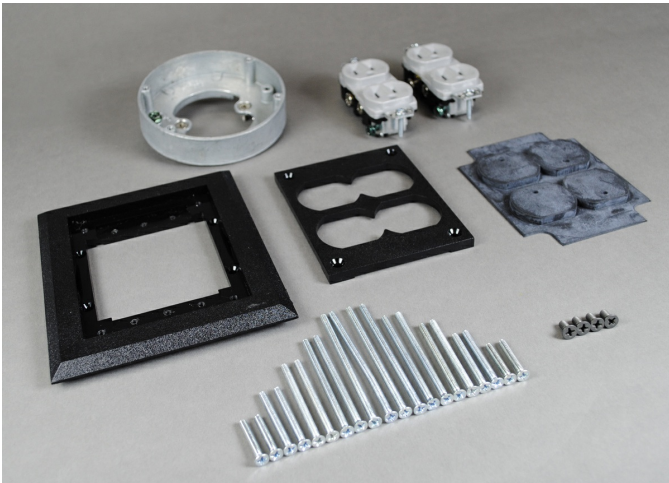

Wiremold
Source I Double Duplex Power Activation
Part No. S175BRN

Double duplex black polycarbonate assembly, 7/8" to 3 3/8" [22.2mm to 86mm] concrete topping. 15A, 125V receptacles included.

Features & Benefits

Double duplex black polycarbonate assembly, 7/8" to 3 3/8" [22.2mm to 86mm] concrete topping. 15A, 125V receptacles included.

Specifications

General Info

Product Line	Wiremold	UPC Number	786564282198
Country Of Origin	Mexico	Construction	Not Assembled
Application Sector	Commercial	Standard	cULus Listed Underfloor Raceway Fittings: File E11912 Guide RQKX Meets Articles 390 of NEC