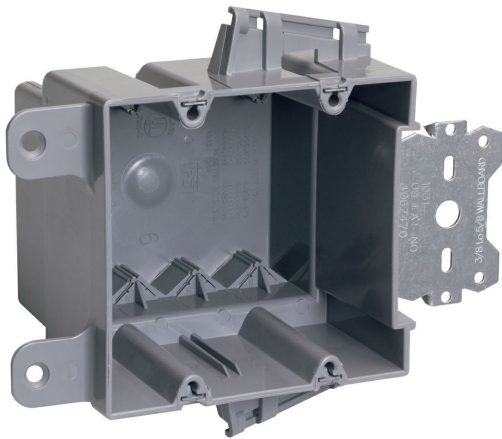

Pass and Seymour Wood & Steel Stud Bracket Box with Quick/Click Part No. S235S50AC

Double Gang, Wood and Steel Stud Bracket Box with Quick/Click, 3/8" offset for wood and steel stud mounting. Four Auto/Clamps on each end. For use with 3/8" to 5/8" wallboard. 50 pack.

Features & Benefits

Available in single, two, three, four gang and 4 inch square boxes.

Single gang include Quick/Entry feature.

Unique offset tab assures proper alignment to wall face.

Can be used for steel, aluminum, or wooden studs.

Molded of high-impact thermoplastic.

Two, three and four gang boxes and 4 inch square include exclusive Auto/Clamp feature.

Quick/Click feature offers fast and dependable installation of devices (single, two, three, and four gang).

Available with 3/8 inch offsets.

Can be installed on steel studs with most standard crimping tools in addition to CT1 Crimping Tool.

Specifications

General Info

Color	Gray	UPC Number	785007207354
Country Of Origin	United States	Product Line	Pass & Seymour
Application Sector	Residential/Commercial	Standard	UL listed