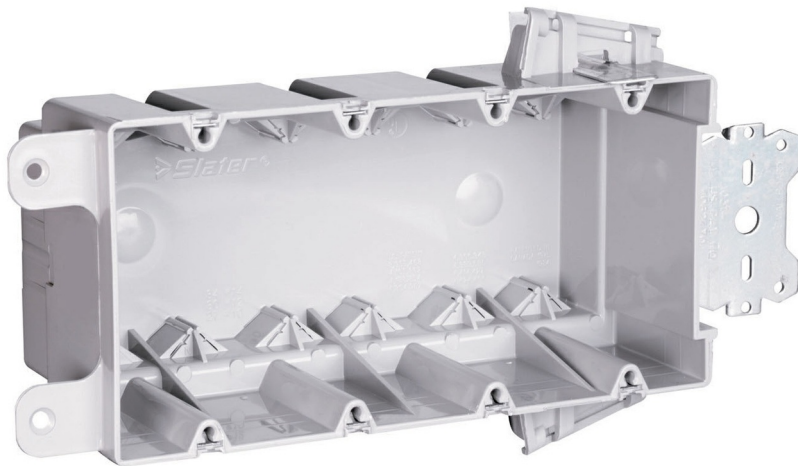

Pass and Seymour
Wood and Steel Stud Bracket Box with Quick/Click
Part No. S468S50AC

FourGang, Wood and Steel Stud Bracket Box with Quick/Click. 3/8-inch offset for wood and steel stud mounting. Rear stabilizing bar virtually eliminates inward movement. Six Auto/Clamps at each end. For use with 3/8-inch to 5/8-inch wallboard. 25-Pack.

Features & Benefits

Available in single, two, three, four gang and 4 inch square boxes.

Single gang include Quick/Entry feature.

Unique offset tab assures proper alignment to wall face.

Can be used for steel, aluminum, or wooden studs.

Molded of high-impact thermoplastic.

Two, three and four gang boxes and 4 inch square include exclusive Auto/Clamp feature.

Quick/Click feature offers fast and dependable installation of devices (single, two, three, and four gang).

Available with 3/8 inch offsets.

Can be installed on steel studs with most standard crimping tools in addition to CT1 Crimping Tool.

Specifications

General Info

| | | | |
|-------------------|----------------|--------------------|------------------------|
| Product Line | Pass & Seymour | Color | Gray |
| Country Of Origin | United States | Application Sector | Residential/Commercial |
| Standard | UL listed | | |