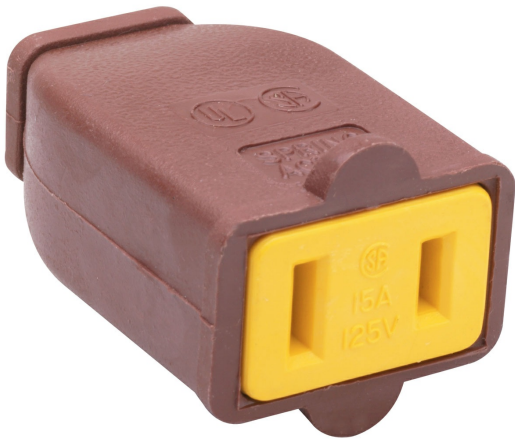

**Pass and Seymour  
Plug and Connector**  
Part No. SA155CC10

Double-Pole, Double wire, Straight blade connector polarized. 15 A, 125 V.

### General Info

Product Line	Pass & Seymour	Color	Brown
Country Of Origin	China		