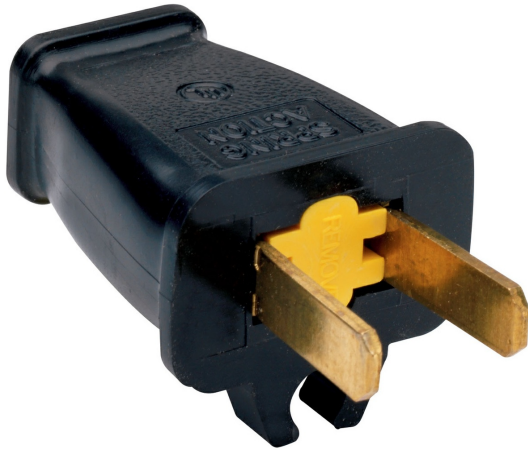

**Pass and Seymour
Plug and Connector**
Part No. SA840BKCC10

Double-Pole, Double Wire, Straight blade plug with cord clip. 15 A
125 V.

Features & Benefits

Quality Materials.

Durability.:

Time-tested Design.

For covering patents, see www.legrand.us/patents.

Specifications

General Info

Product Line

Pass & Seymour

Color

Black

Country Of Origin